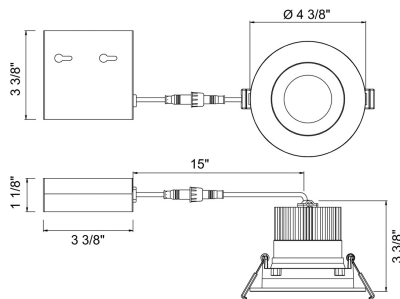

Options Available

ITEM NO.	FINISH	SHADE
34897-40-01	BLACK	
34897-40-02	WHITE